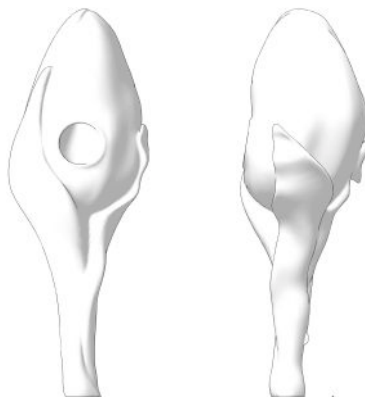

Kids can chat with their friends using this fun and imaginative playground favorite! Great for all ages. Simply speak into the flower and the talk tube will carry the message from one flower to another. Great social and interactive play with a design inspired straight from nature.

L: 1' 4"  
W: 1' 5"  
H: 3' 8"