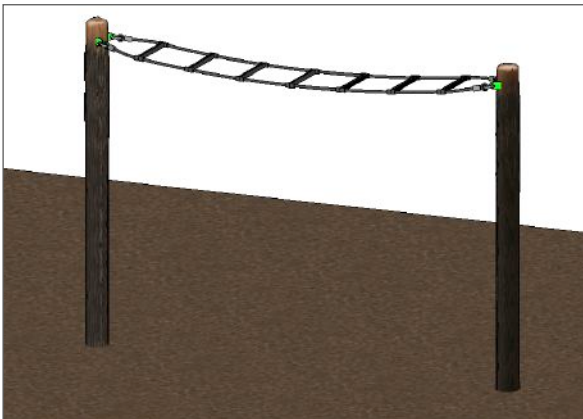

The Monkey Crossing overhead climber provides a challenging hand-over-hand crossing suspended between timber posts. Its dynamic design promotes strength, coordination, balance, and active play.

L: 9' 6"  
 W: 1' 4"  
 H: 6' 9"  
 890 LBS